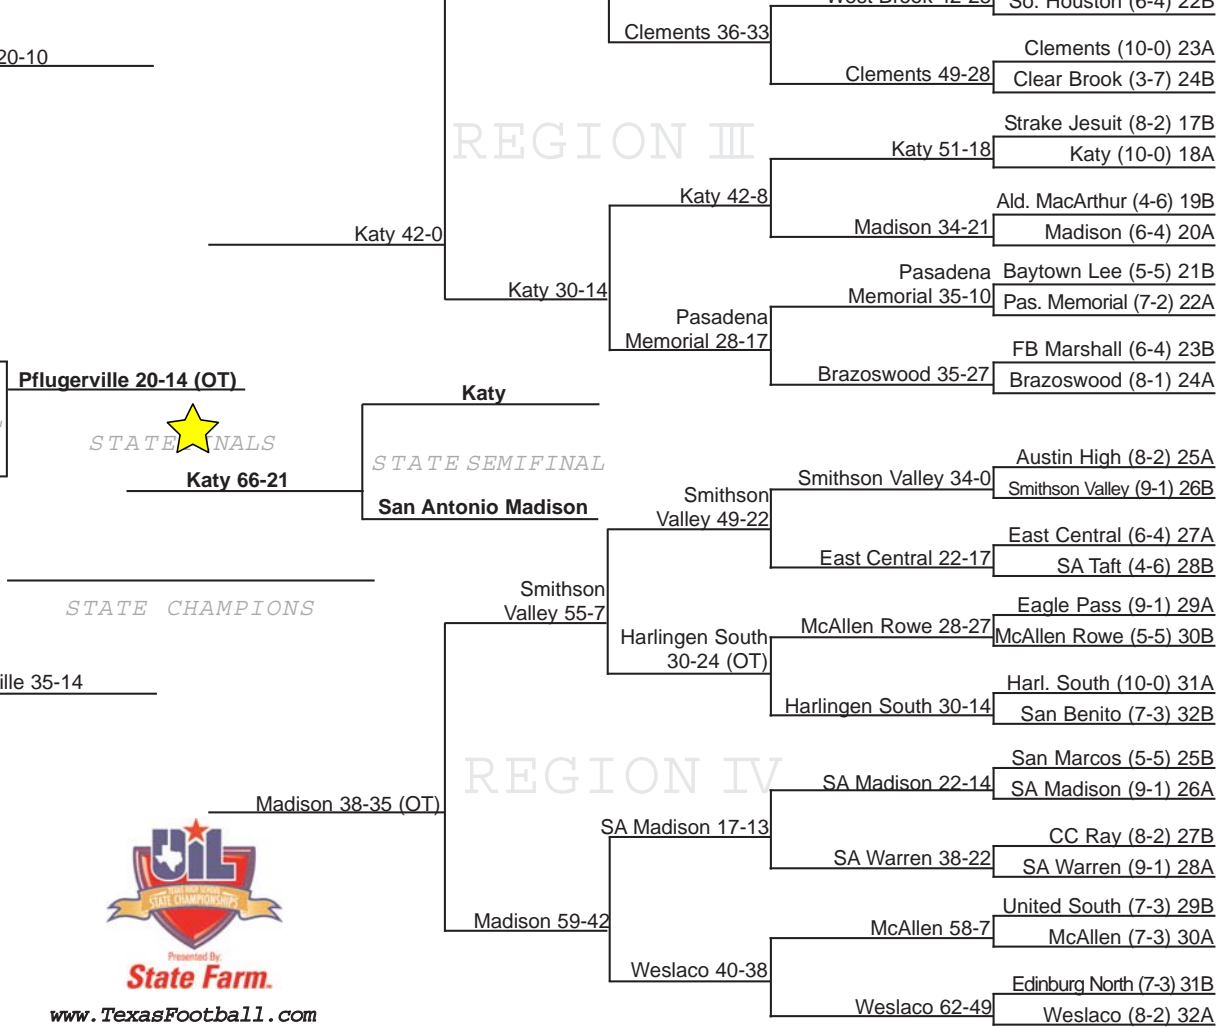

BI-DISTRICT AREA REGIONALS QUARTERS

CLASS 5A DIVISION II PLAYOFFS

QUARTERS REGIONALS AREA BI-DISTRICT

(Roll your mouse over the yellow star for the matchup's time, date and location)

Presented By: **State Farm.**
www.TexasFootball.com