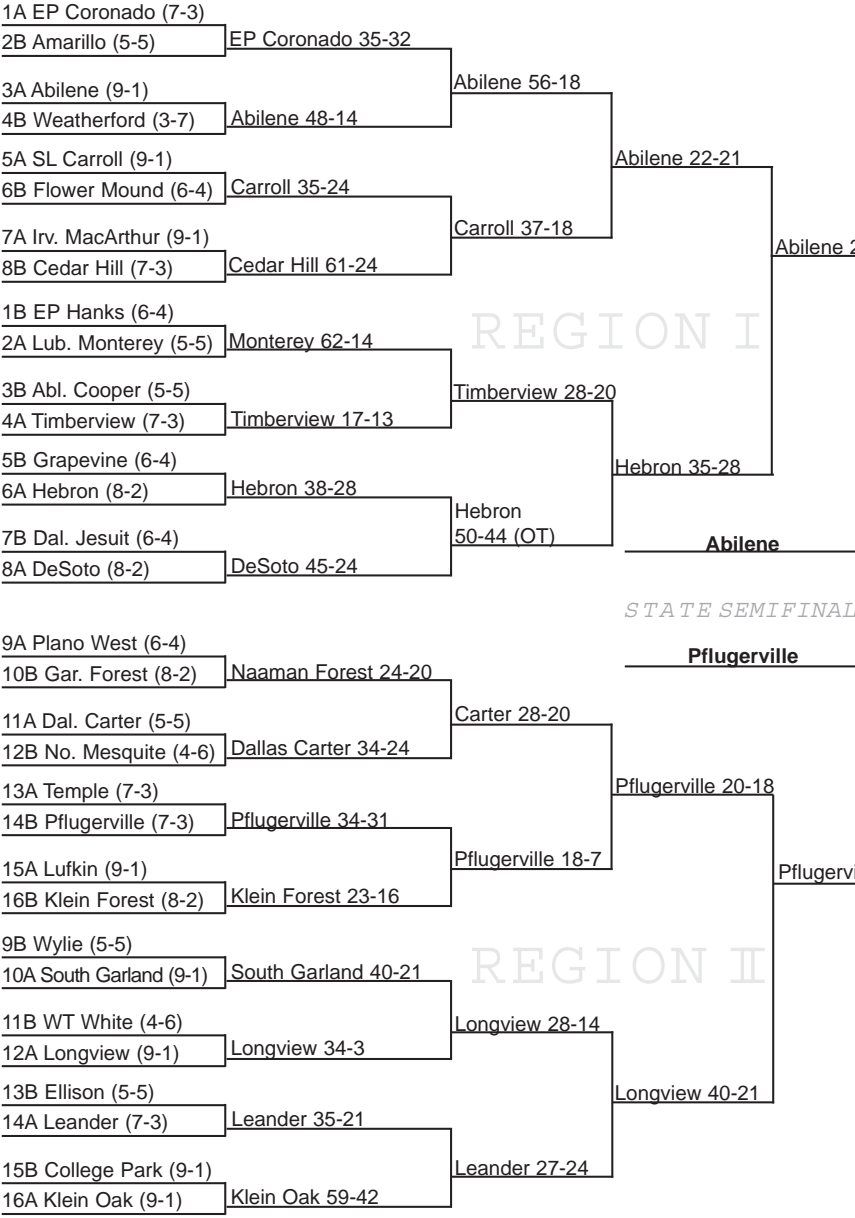

BI-DISTRICT AREA REGIONALS QUARTERS

CLASS 5A DIVISION II PLAYOFFS

QUARTERS REGIONALS AREA BI-DISTRICT

(Roll your mouse over the yellow star for the matchup's time, date and location)

Presented By: **State Farm.**
www.TexasFootball.com