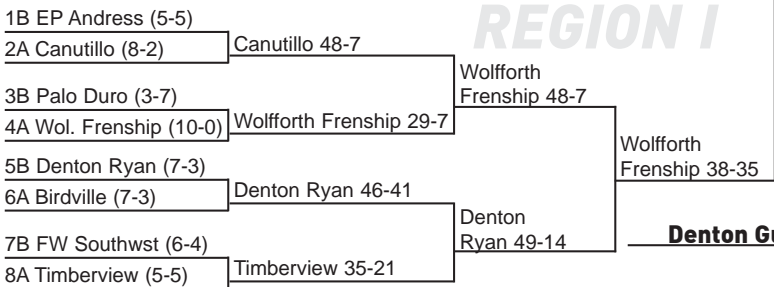

CLASS 4A DIVISION I PLAYOFFS

BI-DISTRICT AREA REGIONALS QUARTERS

QUARTERS REGIONALS AREA BI-DISTRICT

REGION I

STATE SEMIFINAL

Longview 41-30

Longview

STATE FINALS

Lake Travis 56-22

Lake Travis 48-23

STATE CHAMPION

REGION II

REGION III

Friendswood

STATE SEMIFINAL

Lake Travis