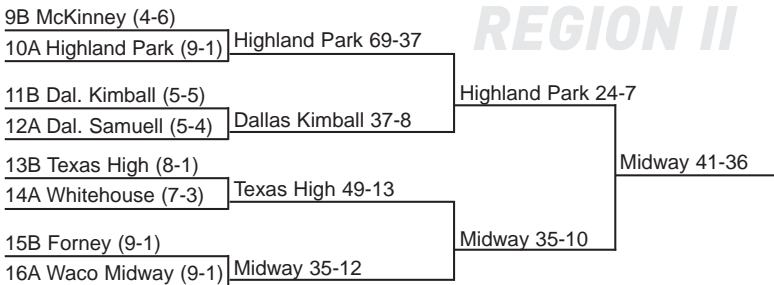

CLASS 4A DIVISION I PLAYOFFS

BI-DISTRICT AREA REGIONALS QUARTERS

QUARTERS REGIONALS AREA BI-DISTRICT

REGION I

STATE SEMIFINAL

Longview 41-30

Longview

STATE FINALS

Lake Travis 56-22

Lake Travis 48-23

STATE CHAMPION

REGION II

REGION III

Friendswood

STATE SEMIFINAL

Lake Travis