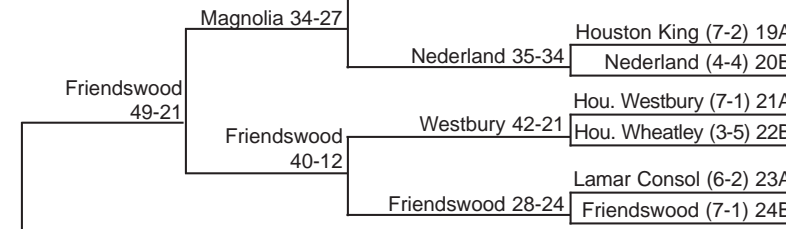

CLASS 4A DIVISION I PLAYOFFS

BI-DISTRICT AREA REGIONALS QUARTERS

QUARTERS REGIONALS AREA BI-DISTRICT

REGION I

STATE SEMIFINAL

Longview 41-30

Longview

STATE FINALS

Lake Travis 56-22

Lake Travis 48-23

STATE CHAMPION

REGION II

REGION III

Friendswood

STATE SEMIFINAL

Lake Travis