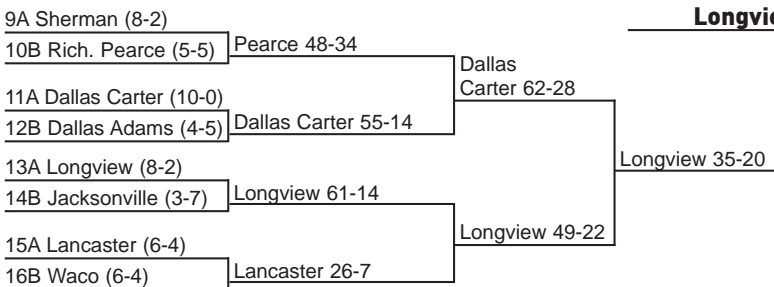

CLASS 4A DIVISION I PLAYOFFS

BI-DISTRICT AREA REGIONALS QUARTERS

QUARTERS REGIONALS AREA BI-DISTRICT

REGION I

STATE SEMIFINAL

Longview 41-30

Longview

STATE FINALS

Lake Travis 56-22

Lake Travis 48-23

STATE CHAMPION

REGION II

REGION III

Friendswood

STATE SEMIFINAL

Lake Travis