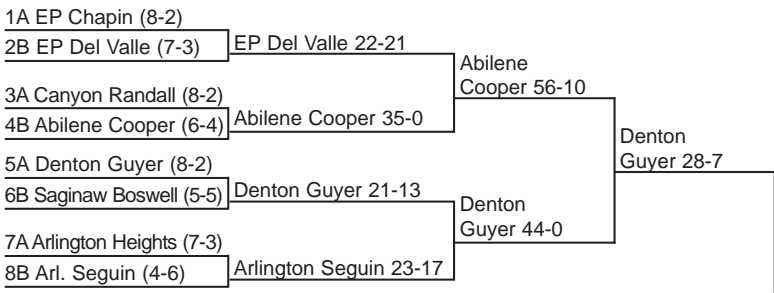

CLASS 4A DIVISION I PLAYOFFS

BI-DISTRICT AREA REGIONALS QUARTERS

QUARTERS REGIONALS AREA BI-DISTRICT

REGION I

STATE SEMIFINAL

Longview 41-30

Longview

STATE FINALS

Lake Travis 56-22

Lake Travis 48-23

STATE CHAMPION

REGION II

REGION III

Friendswood

STATE SEMIFINAL

Lake Travis