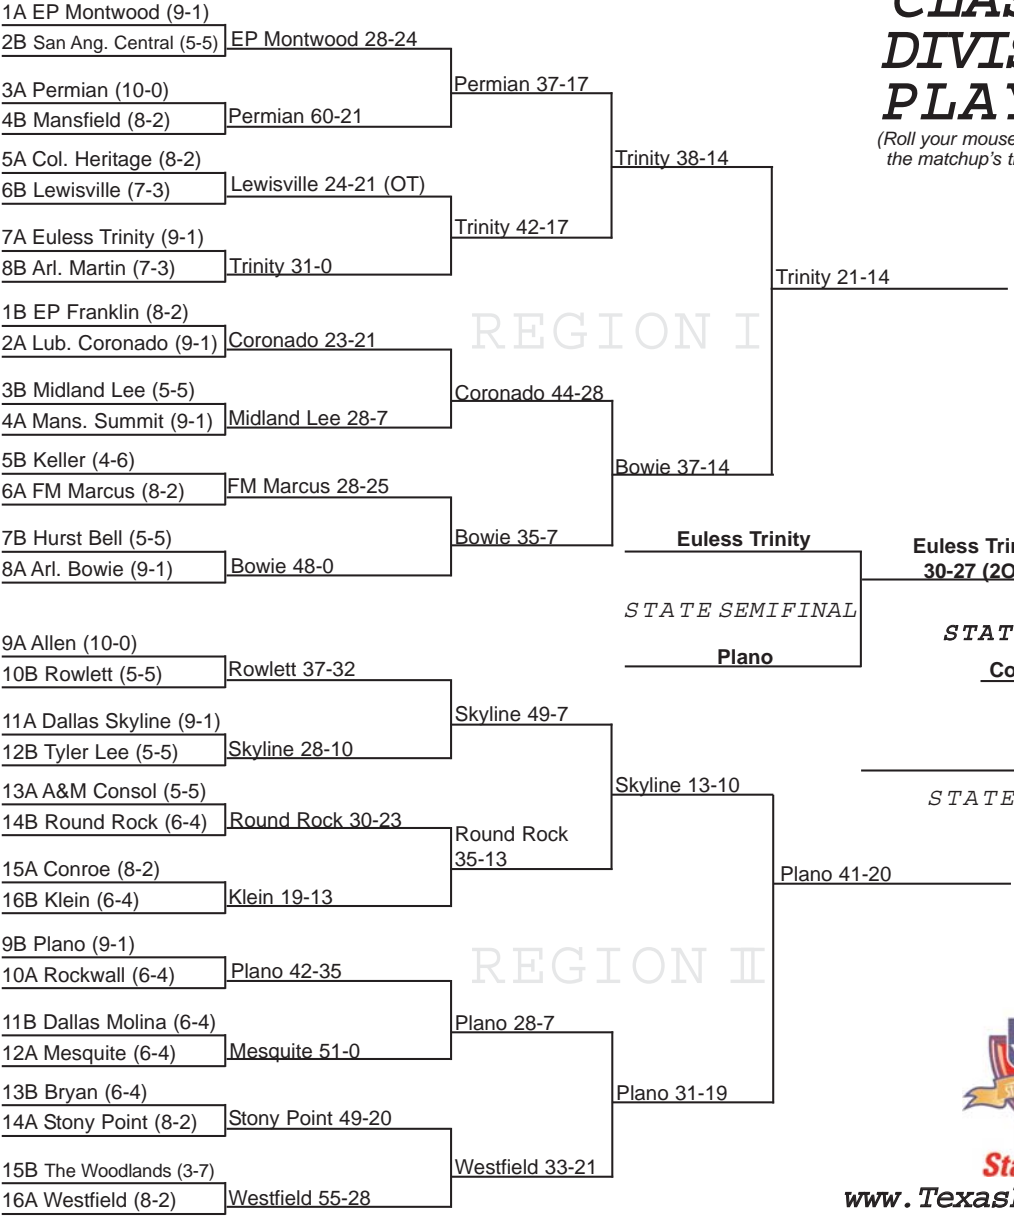

BI-DISTRICT AREA REGIONALS QUARTERS

QUARTERS REGIONALS AREA BI-DISTRICT

CLASS 5A DIVISION I PLAYOFFS

(Roll your mouse over the yellow star for the matchup's time, date and location)

STATE FINALS

www.TexasFootball.com