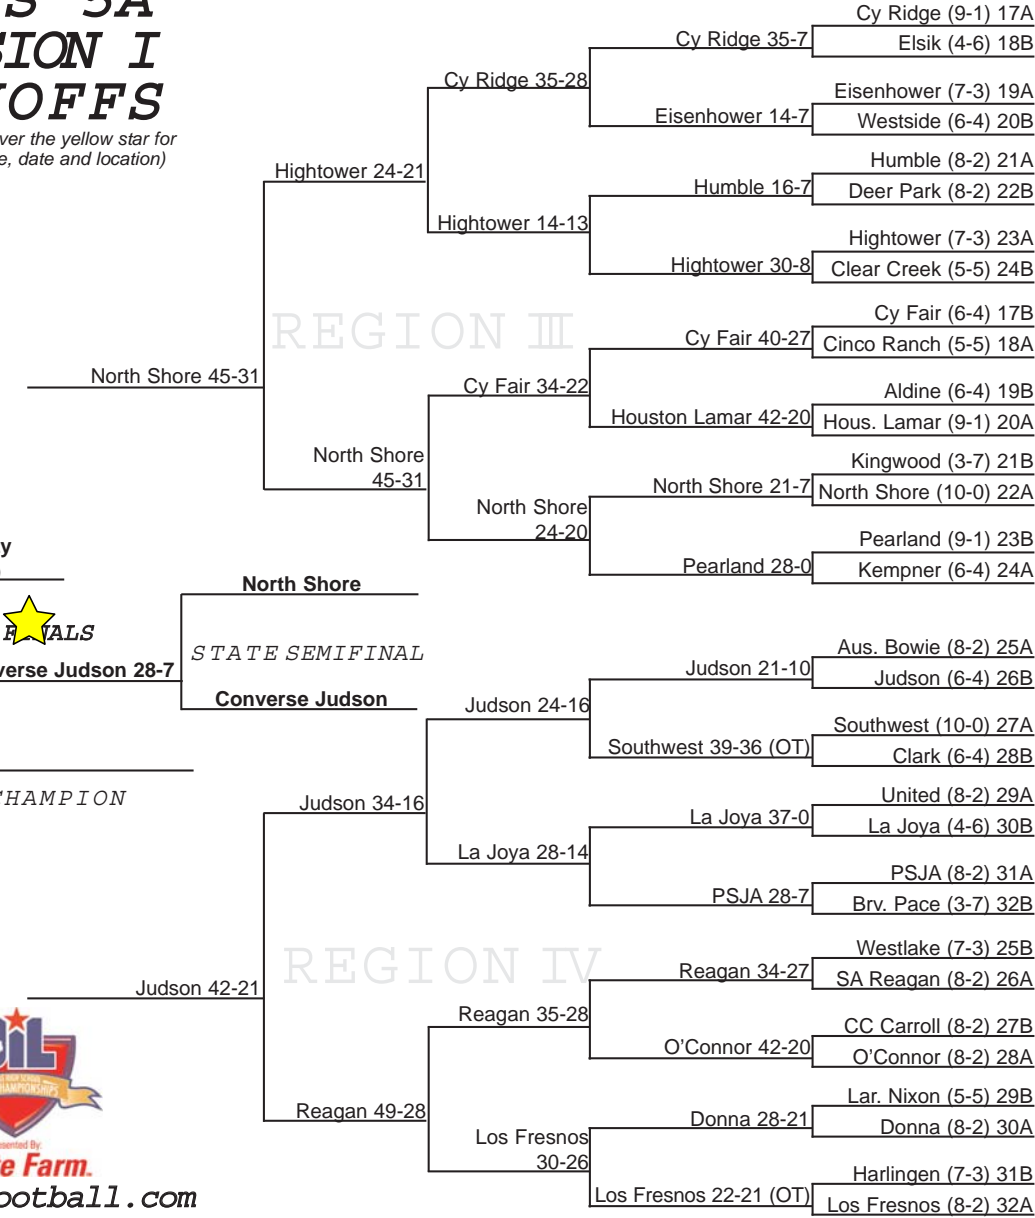

BI-DISTRICT AREA REGIONALS QUARTERS

QUARTERS REGIONALS AREA BI-DISTRICT

CLASS 5A DIVISION I PLAYOFFS

(Roll your mouse over the yellow star for the matchup's time, date and location)

STATE FINALS

www.TexasFootball.com