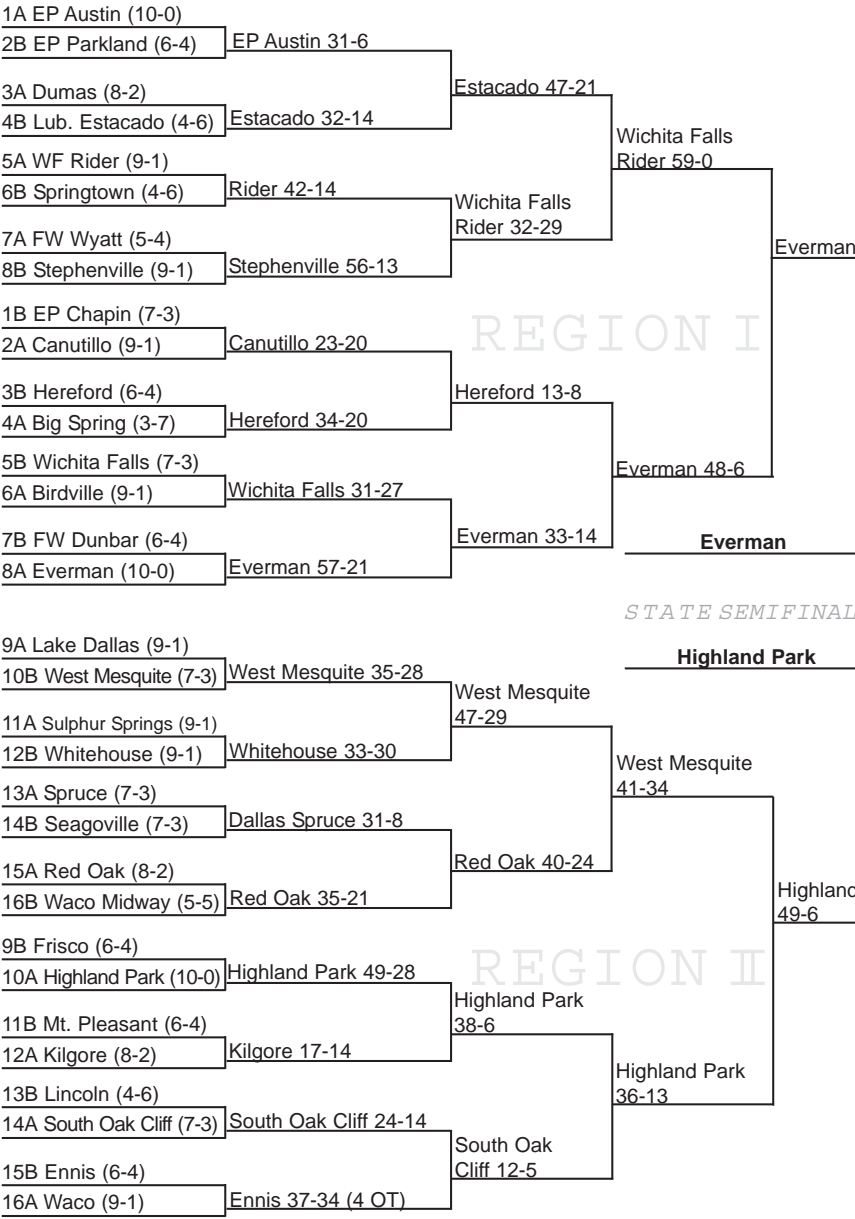

CLASS 4A DIVISION II PLAYOFFS

(Roll your mouse over the yellow star for the matchup's time, date and location)

STATE CHAMPIONS