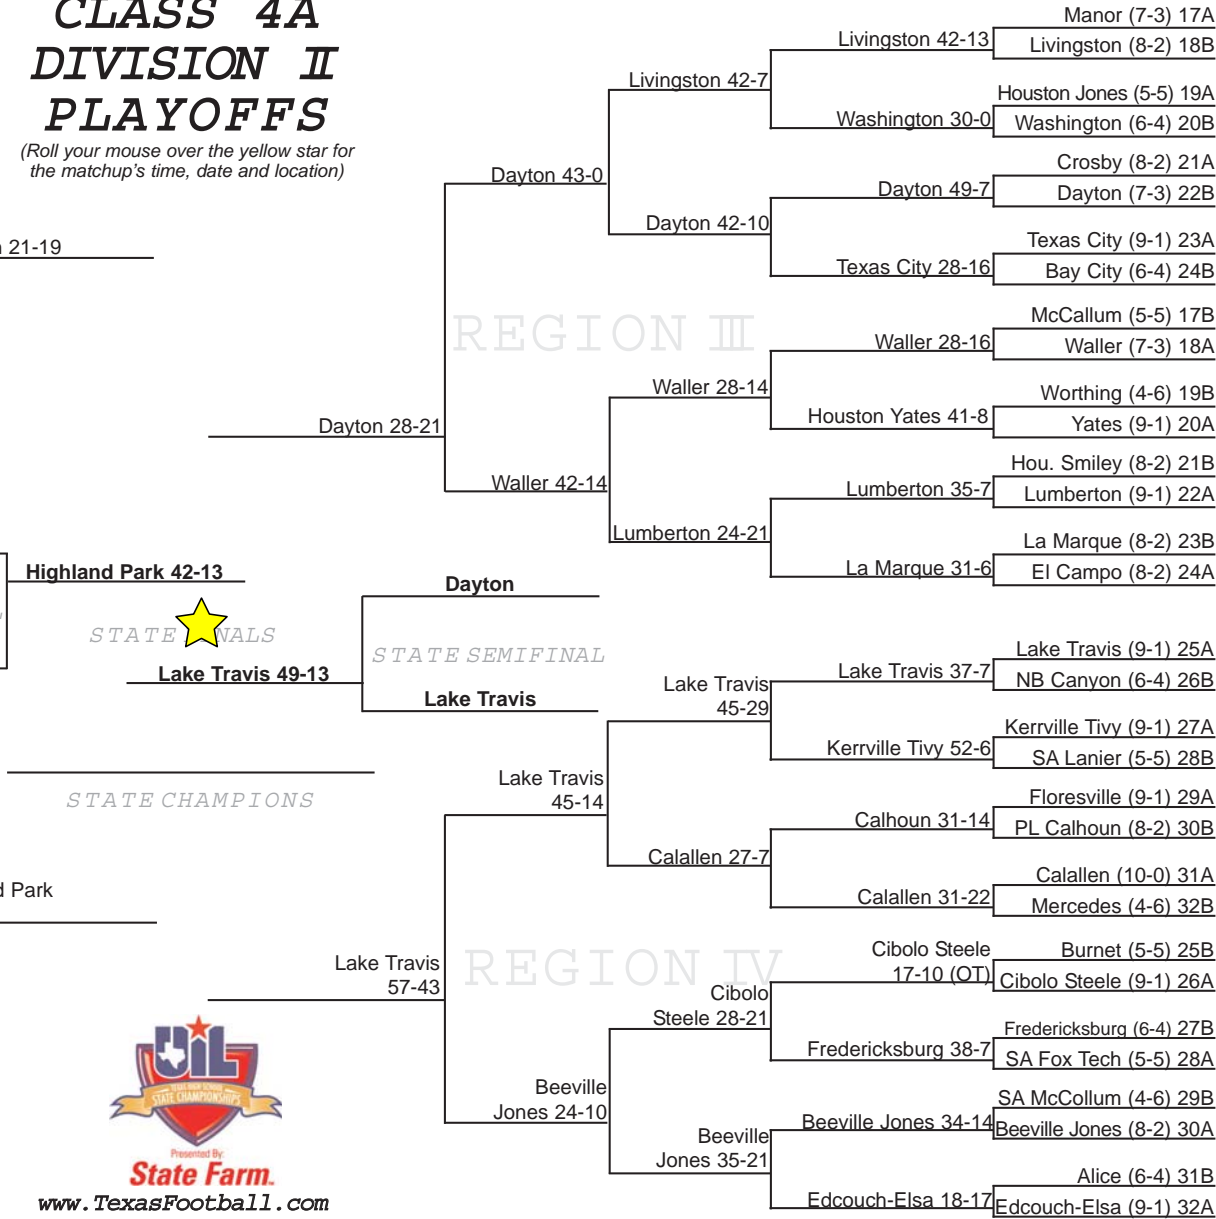

CLASS 4A DIVISION II PLAYOFFS

(Roll your mouse over the yellow star for the matchup's time, date and location)

STATE CHAMPIONS